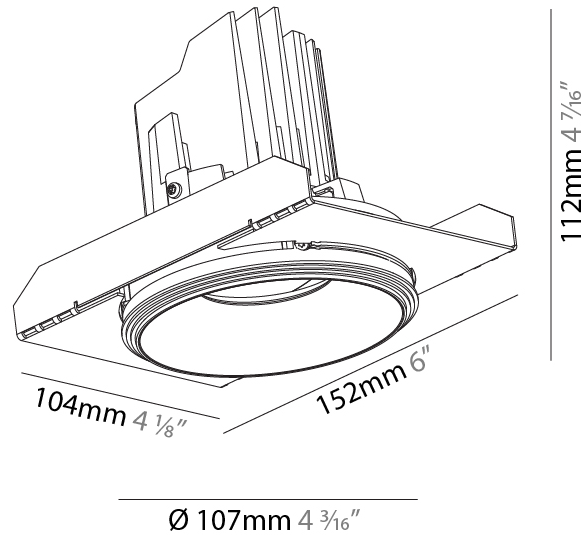

### PHYSICAL

Shape: Round  
 Diameter (mm): 107  
 Diameter (in): 4 3/16  
 Height (mm): 112  
 Height (in): 4 7/16  
 Ceiling Thickness (mm): 10 / 12.5 / 15 / 25  
 Ceiling Thickness (in): 3/8 or 1/2 or 9/16 or 1  
 Min. Recessing Depth (mm): 130  
 Min. Recessing Depth (in): 5 1/8  
 Light Distribution: Adjustable / Downlight  
 Weight (kg): 0.609  
 Weight (lbs): 1.34  
 Fixture Finish: SSR / BKV / CWI / CRY / HAB / UFT / ITA / RUA / FTG / MYG / LOD / PUS / FRO / FUP / KIA / POP / BLS / SPG / MEY / GOH / GUM / CHC / COM / ABZ / JAG / OBR / MOS / ROR  
 Fixture Material: Aluminum Die Cast  
 Cut-out Measurements:  $\square$  111mm / 4 3/8"  
 Upon Request: Unique Ceiling Thickness

### OPTICAL

Reflector: 20 / 40 / 60  
 Adjustability: Rotational 355°; Tilt 10°  
 Upon Request: Special Beam Angles

### RATINGS AND CERTIFICATIONS

Certified By: Certified for North American Standards  
 IP rating: IP20

111mm 4 3/16"	130mm 5 1/8"	10   12 1/2   15   25mm 3/8"   1/2"   9/16"   1"	10°	355°		
A						

### PHYSICAL

Shape: Round  
 Diameter (mm): 107  
 Diameter (in): 4 3/16  
 Height (mm): 112  
 Height (in): 4 7/16  
 Min. Recessing Depth (mm): 130  
 Min. Recessing Depth (in): 5 1/8  
 Light Distribution: Adjustable / Downlight  
 Weight (kg): 0.46  
 Weight (lbs): 1.01  
 Fixture Finish: [SSR / BKV / CWI / CRY / HAB / UFT / ITA / RUA / FTG / MYG / LOD / PUS / FRO / FUP / KIA / POP / BLS / SPG / MEY / GOH / GUM / CHC / COM / ABZ / JAG / OBR / MOS / ROR](#)  
 Fixture Material: Aluminum Die Cast  
 Cut-out Measurements: 98mm / 3 7/8"